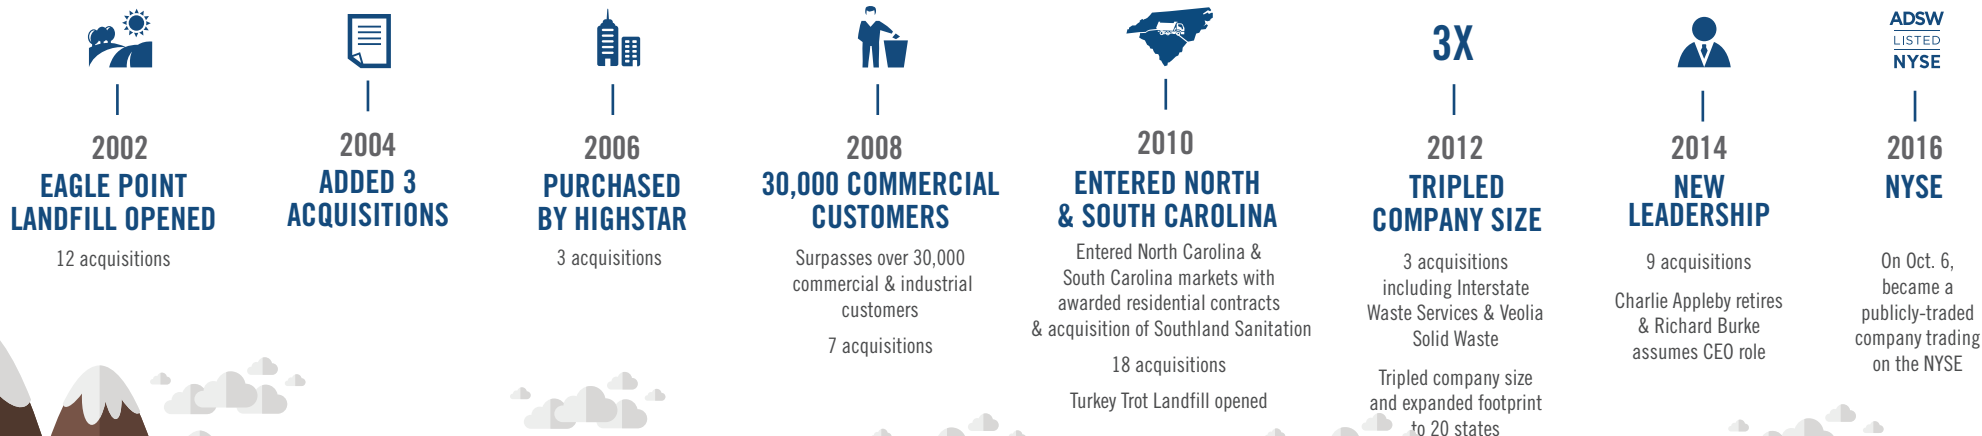

# KEY MILESTONES

SINCE 2000, ADVANCED DISPOSAL HAS:

**5,700**  
EMPLOYEES

GROWN OUR TEAM OF EMPLOYEES TO MORE THAN 5,700.

**200+**  
ACQUISITIONS

COMPLETED 200+ ACQUISITIONS & DEVELOPMENT PROJECTS.

**4<sup>TH</sup>**  
LARGEST

GROWN TO THE 4<sup>TH</sup> LARGEST SOLID WASTE COMPANY IN THE U.S.

**2.8 MILLION**  
RESIDENTIAL CUSTOMERS

EXPANDED OUR CUSTOMER BASE THROUGH CITY, COUNTY & SUBSCRIPTION CONTRACTS, REPRESENTING MORE THAN 2.8 MILLION RESIDENTIAL CUSTOMERS AND MORE THAN 200,000 COMMERCIAL, INDUSTRIAL, CONSTRUCTION AND DEMOLITION CUSTOMERS.