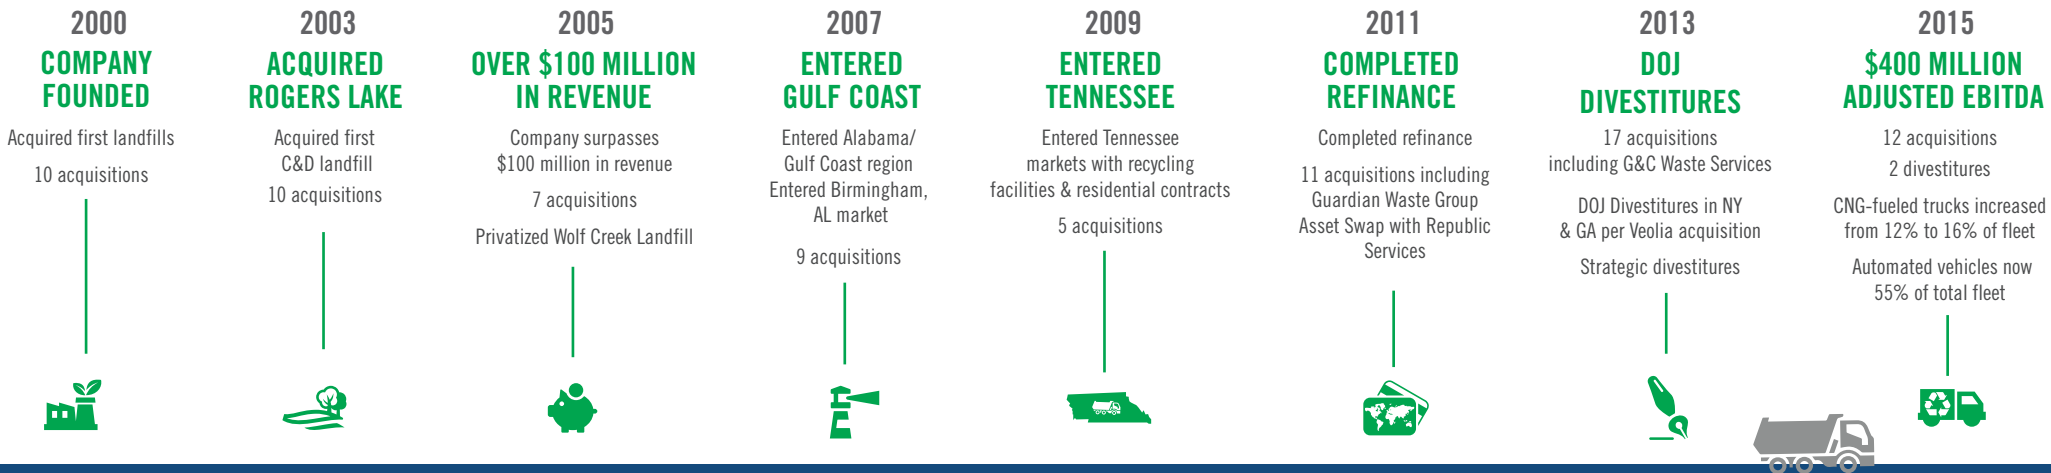

# KEY MILESTONES

SINCE 2000, ADVANCED DISPOSAL HAS:

**5,700**  
EMPLOYEES

GROWN OUR TEAM OF EMPLOYEES TO MORE THAN 5,700.

**200+**  
ACQUISITIONS

COMPLETED 200+ ACQUISITIONS & DEVELOPMENT PROJECTS.

**4<sup>TH</sup>**  
LARGEST

GROWN TO THE 4<sup>TH</sup> LARGEST SOLID WASTE COMPANY IN THE U.S.

**2.8 MILLION**  
RESIDENTIAL CUSTOMERS

EXPANDED OUR CUSTOMER BASE THROUGH CITY, COUNTY & SUBSCRIPTION CONTRACTS, REPRESENTING MORE THAN 2.8 MILLION RESIDENTIAL CUSTOMERS AND MORE THAN 200,000 COMMERCIAL, INDUSTRIAL, CONSTRUCTION AND DEMOLITION CUSTOMERS.