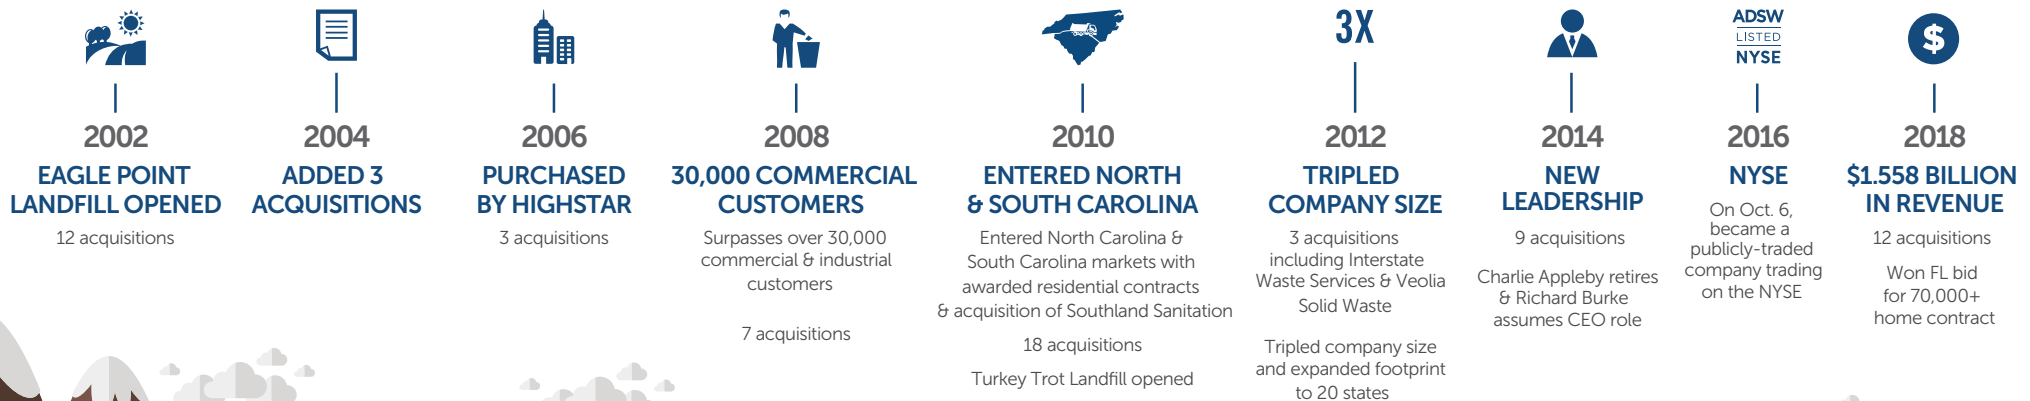

Key Milestones

SINCE 2000, ADVANCED DISPOSAL HAS:

GROWN OUR TEAM OF EMPLOYEES TO MORE THAN 6,100.

6,100
EMPLOYEES

COMPLETED 200+ ACQUISITIONS & DEVELOPMENT PROJECTS.

200+
ACQUISITIONS

GROWN TO THE 4TH LARGEST SOLID WASTE COMPANY IN THE U.S.

4TH
LARGEST

EXPANDED OUR CUSTOMER BASE THROUGH CITY, COUNTY & SUBSCRIPTION CONTRACTS, REPRESENTING MORE THAN 2.8 MILLION RESIDENTIAL CUSTOMERS & MORE THAN 200,000 COMMERCIAL, INDUSTRIAL, CONSTRUCTION AND DEMOLITION CUSTOMERS.

3.0 MILLION
CUSTOMERS

94 HAULING FACILITIES
73 TRANSFER STATIONS
41 ACTIVE LANDFILLS
22 RECYCLING FACILITIES
18 GAS-TO-ENERGY PROJECTS
16 STATES & THE BAHAMAS