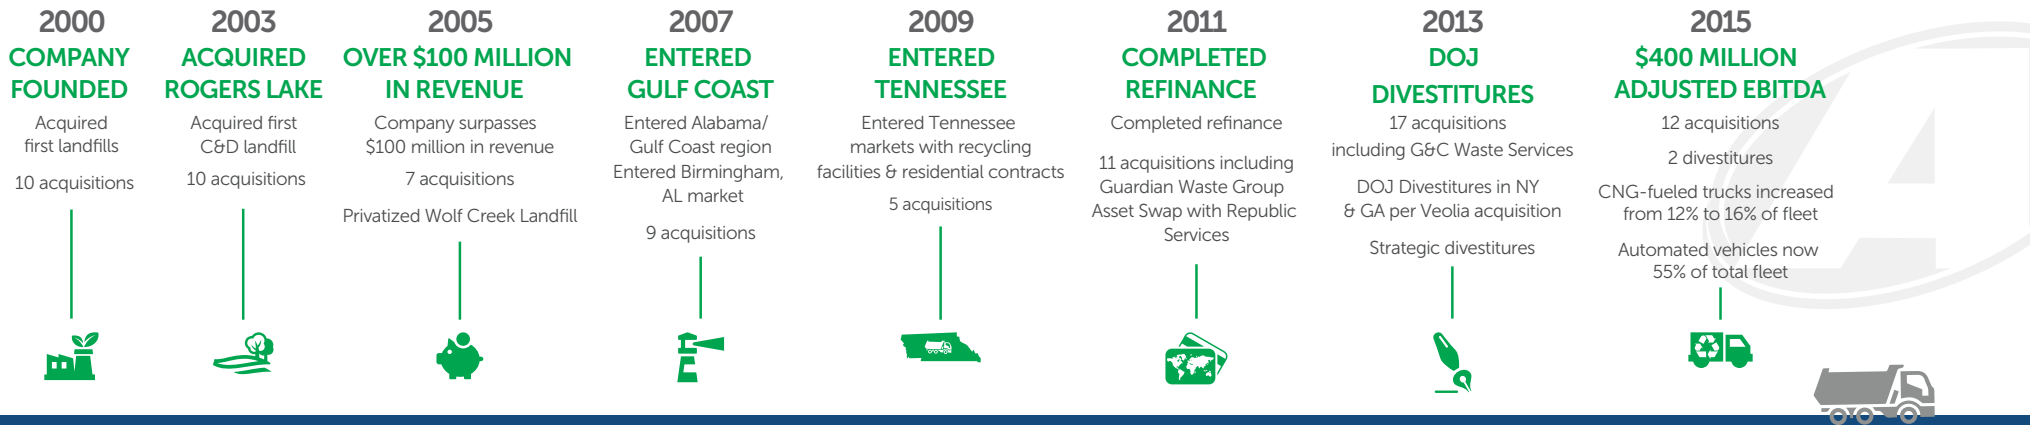

Key Milestones

SINCE 2000, ADVANCED DISPOSAL HAS:

GROWN OUR TEAM OF EMPLOYEES TO MORE THAN 6,100.

6,100
EMPLOYEES

COMPLETED 200+ ACQUISITIONS & DEVELOPMENT PROJECTS.

200+
ACQUISITIONS

GROWN TO THE 4TH LARGEST SOLID WASTE COMPANY IN THE U.S.

4TH
LARGEST

EXPANDED OUR CUSTOMER BASE THROUGH CITY, COUNTY & SUBSCRIPTION CONTRACTS, REPRESENTING MORE THAN 2.8 MILLION RESIDENTIAL CUSTOMERS & MORE THAN 200,000 COMMERCIAL, INDUSTRIAL, CONSTRUCTION AND DEMOLITION CUSTOMERS.

3.0 MILLION
CUSTOMERS

94 HAULING FACILITIES
73 TRANSFER STATIONS
41 ACTIVE LANDFILLS
22 RECYCLING FACILITIES
18 GAS-TO-ENERGY PROJECTS
16 STATES & THE BAHAMAS